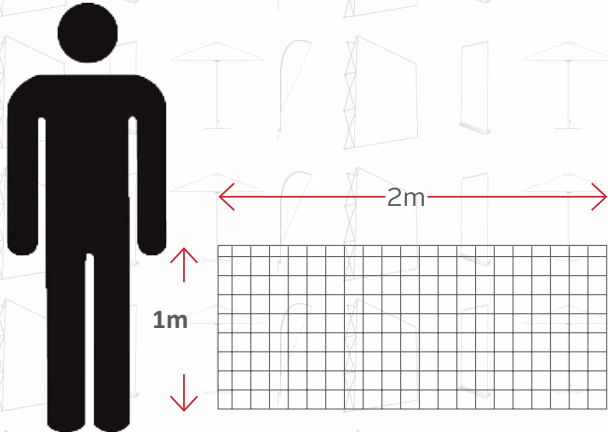

POP-UP BANNER >>>

- Fibreglass hardware
- Pegs included
- Double-sided print
- Lightweight
- Portable
- Folds neatly into carry bag
- Easy to assemble
- Carry bag included
- Perfect for sporting and outdoor events
- Digitally printed onto Mini-Matt

SIZING & OPTIONS	
Assembled	1.5 x 0.7m ; 2 x 1m
Packaged	10 x 10 x 10cm
Weight	2kg