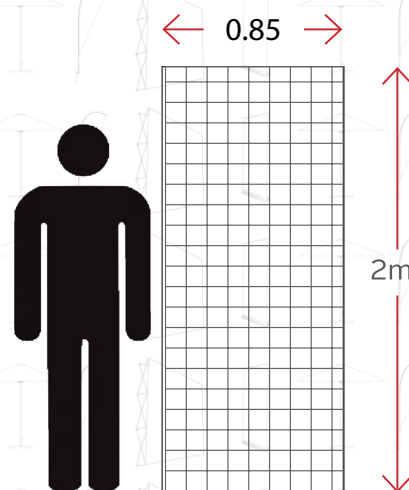

SIZING & OPTIONS

| | |
|-----------|-------------------------------|
| Assembled | 0.85 x 2m; 1.2 x 2m; 1.5 x 2m |
| Base | Deluxe |

Carry bag

Best Use:

- Indoor events
- Promotions
- Exhibitions

PULL UP BANNERS DOUBLE-SIDED

Sizing & Options (complete with stand)

| | |
|-----------|------------------------------------|
| Assembled | 0.6 x 1.6m ; 0.8 x 1.8m ; 1.2 x 2m |
|-----------|------------------------------------|

Best Use: