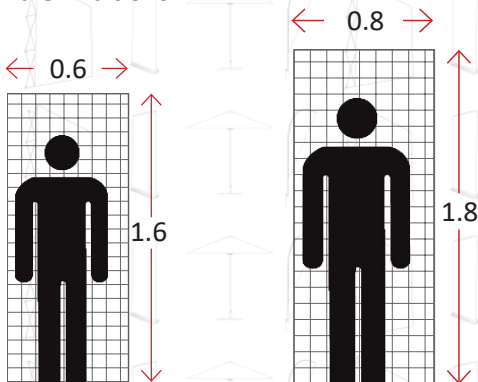

| SIZING & OPTIONS | |
|------------------|---------------|
| Assembled | 0.85 x 2m |
| Base | Econo |
| Packaged | 85 x 10x 10cm |
| Weight | 4kg |

Carry bag

X-FRAME BANNERS >>>

- Digitally printed onto PVC
- Single-sided print only
- Steel and fibreglass hardware
- Lightweight
- Portable
- Easy to assemble
- Eyelet hooks
- Carry bag included
- Cost-effective solution for promotions and exhibitions

Sizing & Options (complete with stand)

| | |
|-----------|------------------------------------|
| Assembled | 0.6 x 1.6m ; 0.8 x 1.8m ; 1.2 x 2m |
|-----------|------------------------------------|

Best Use:

- Indoor events
- Promotions
- Exhibitions

TOP HOOK

BOTTOM HOOK

Carry bag

CURVED BANNERWALL >>>

- Digitally printed onto Bannerweave
- Lightweight Aluminium frame
- Easy to assemble
- Portable
- Carry bag included
- Single and double-sided banner available
- Custom sizes available
- Height restriction is 2.25m
- Wings are an optional extra

Best Use

- Indoor events
- Exhibitions

Print Options:

- Single-sided
- Double-sided

BANNERWALL WING

- Fits on the side of the wall
- Plastic with Velcro sides
- 500mm per Wing

Assembled

| |
|--------------|
| 1.45 x 2.25m |
| 2.15 x 2.25m |
| 2.85 x 2.25m |
| 3.5 x 2.25m |
| 4.2 x 2.25m |