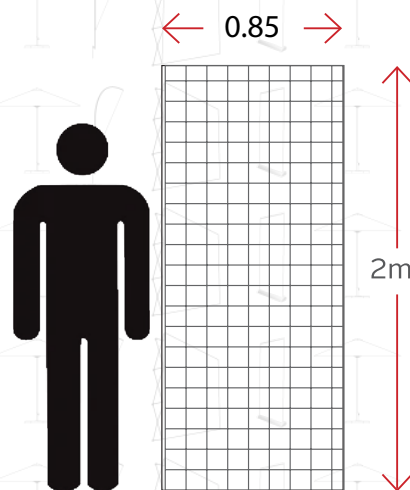

PULL UP BANNERS DOUBLE-SIDED

- Digitally printed onto PVC or Bannerweave
- Double-sided print
- Lightweight
- Portable
- Banner retracts back into base
- Easy to assemble
- Carry bag included
- Cost-effective solution for promotions
- Branding seen from both sides

PULL UP DOUBLE-SIDED	
Hardware	Aluminium
Fabric	PVC / Bannerweave
Size	0.85m x 2m
Colour	Aluminium
Branding	Double-sided print
Base	Premium

1. **Best Use:**
2. Indoor events
   - Promotions
   - Exhibitions