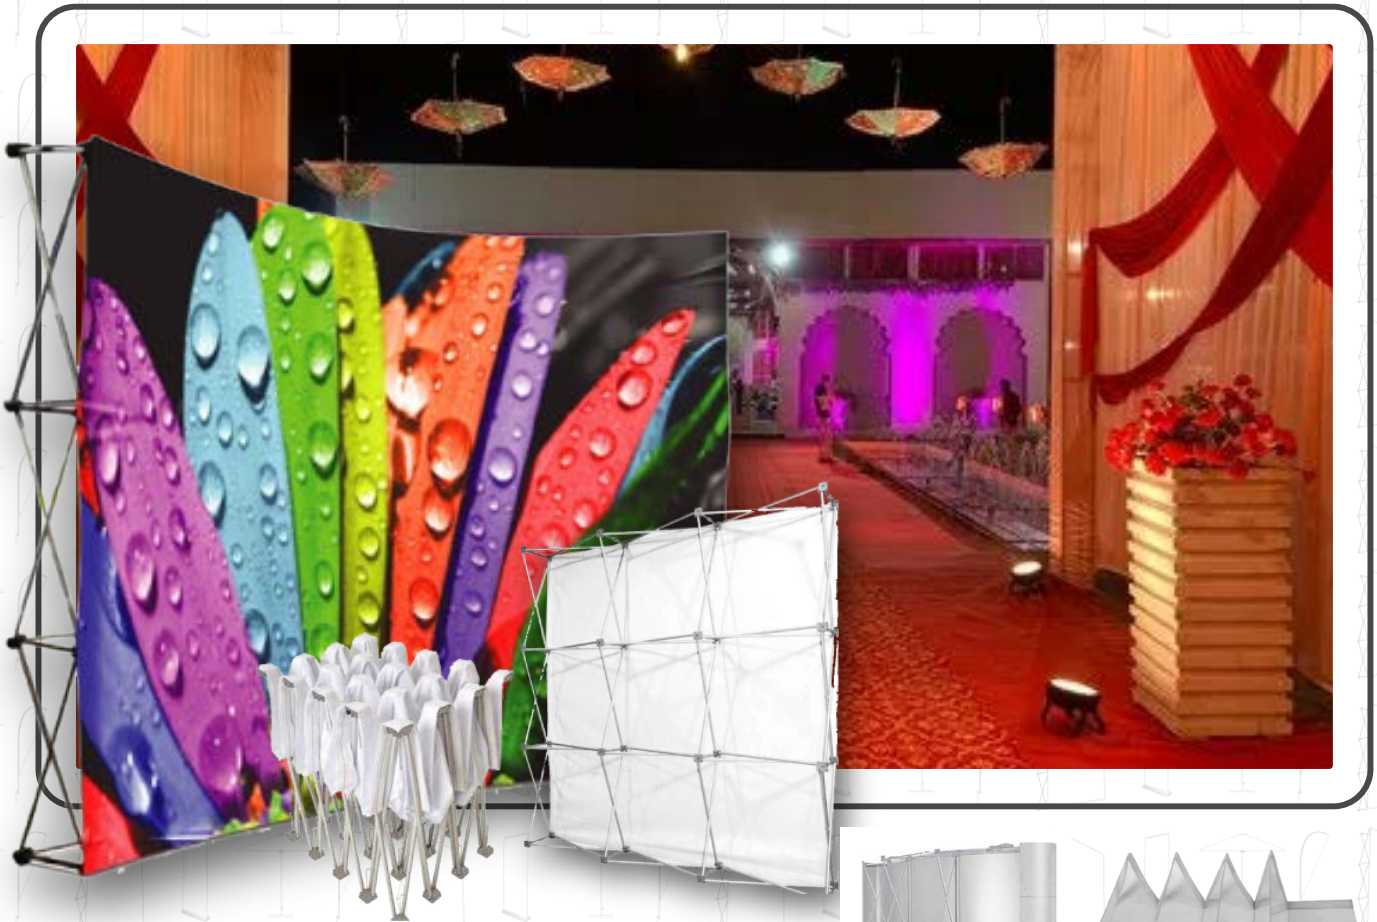

| SIZING & OPTIONS | |
|------------------|---------------|
| Assembled | 0.85 x 2m |
| Base | Econo |
| Packaged | 85 x 10x 10cm |
| Weight | 4kg |

Carry bag

X-FRAME BANNERS >>>

- Digitally printed onto PVC
- Single-sided print only
- Steel and fibreglass hardware
- Lightweight
- Portable
- Easy to assemble
- Eyelet hooks
- Carry bag included
- Cost-effective solution for promotions and exhibitions

- Indoor events
- Promotions
- Exhibitions

TOP HOOK

BOTTOM HOOK

Carry bag

CURVED BANNERWALL >>>

- Digitally printed onto Bannerweave
- Lightweight Aluminium frame
- Easy to assemble
- Portable
- Carry bag included
- Single and double-sided banner available
- Custom sizes available
- Height restriction is 2.25m
- Wings are an optional extra

Best Use

- Indoor events
- Exhibitions

Print Options:

- Single-sided
- Double-sided

BANNERWALL WING

- Fits on the side of the wall
- Plastic with Velcro sides
- 500mm per Wing

Assembled

| |
|--------------|
| 1.45 x 2.25m |
| 2.15 x 2.25m |
| 2.85 x 2.25m |
| 3.5 x 2.25m |
| 4.2 x 2.25m |

Carry bag

With Wings

BANNERWALL >>>

- Digitally printed onto Bannerweave
- Lightweight Aluminium frame
- Easy to assemble
- Portable
- Carry bag included
- Single and double-sided banner available
- Custom sizes available
- Height restriction is 2.25m