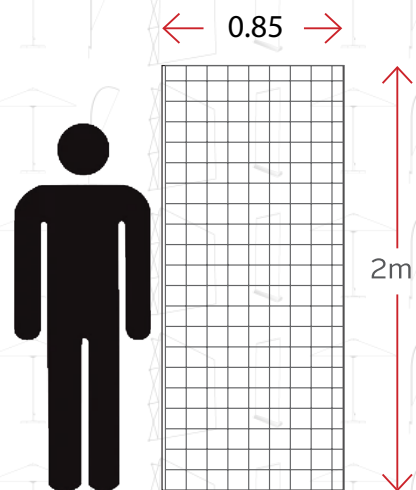

| PULL UP DOUBLE-SIDED | |
|----------------------|--------------------|
| Hardware | Aluminium |
| Fabric | PVC / Bannerweave |
| Size | 0.85m x 2m |
| Colour | Aluminium |
| Branding | Double-sided print |
| Base | Premium |

| SIZING & OPTIONS | |
|------------------|---------------|
| Assembled | 0.85 x 2m |
| Base | Econo |
| Packaged | 85 x 10x 10cm |
| Weight | 4kg |

Carry bag

X-FRAME BANNERS >>>

- Digitally printed onto PVC
- Single-sided print only
- Steel and fibreglass hardware
- Lightweight
- Portable
- Easy to assemble
- Eyelet hooks
- Carry bag included
- Cost-effective solution for promotions and exhibitions

Sizing & Options (complete with stand)

| | |
|-----------|------------------------------------|
| Assembled | 0.6 x 1.6m ; 0.8 x 1.8m ; 1.2 x 2m |
|-----------|------------------------------------|

Best Use:

Best Use

- Indoor events
- Exhibitions

Print Options:

- Single-sided
- Double-sided

BANNERWALL WING

- Fits on the side of the wall
- Plastic with Velcro sides
- 500mm per Wing

Assembled

| |
|--------------|
| 1.45 x 2.25m |
| 2.15 x 2.25m |
| 2.85 x 2.25m |
| 3.5 x 2.25m |
| 4.2 x 2.25m |