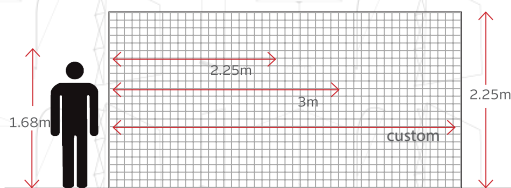

Sizing & Options (complete with stand)

| | |
|-----------|------------------------------------|
| Assembled | 0.6 x 1.6m ; 0.8 x 1.8m ; 1.2 x 2m |
|-----------|------------------------------------|

Best Use:

Best Use

- Indoor events
- Exhibitions

Print Options:

- Single-sided
- Double-sided

BANNERWALL WING

- Fits on the side of the wall
- Plastic with Velcro sides
- 500mm per Wing

Assembled

| |
|--------------|
| 1.45 x 2.25m |
| 2.15 x 2.25m |
| 2.85 x 2.25m |
| 3.5 x 2.25m |
| 4.2 x 2.25m |

Carry bag

With Wings

BANNERWALL >>>

- Digitally printed onto Bannerweave
- Lightweight Aluminium frame
- Easy to assemble
- Portable
- Carry bag included
- Single and double-sided banner available
- Custom sizes available
- Height restriction is 2.25m

Best Use

- Indoor events
- Exhibitions

Print Options:

- Single-sided
- Double-sided

| Assembled |
|--------------|
| 1.5 x 2.25m |
| 2.25 x 2.25m |
| 3 x 2.25m |
| 3.75 x 2.25m |
| 4.5 x 2.25m |
| 6 x 2.25m |