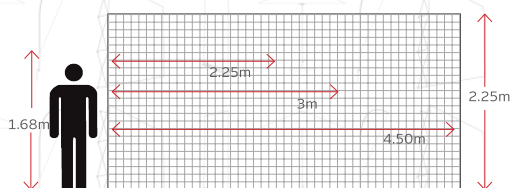

- Indoor events
- Promotions
- Exhibitions

TOP HOOK

BOTTOM HOOK

Carry bag

CURVED BANNERWALL >>>

- Digitally printed onto Bannerweave
- Lightweight Aluminium frame
- Easy to assemble
- Portable
- Carry bag included
- Single and double-sided banner available
- Custom sizes available
- Height restriction is 2.25m
- Wings are an optional extra

Best Use

- Indoor events
- Exhibitions

Print Options:

- Single-sided
- Double-sided

BANNERWALL WING

- Fits on the side of the wall
- Plastic with Velcro sides
- 500mm per Wing

Assembled

| |
|--------------|
| 1.45 x 2.25m |
| 2.15 x 2.25m |
| 2.85 x 2.25m |
| 3.5 x 2.25m |
| 4.2 x 2.25m |

Carry bag

With Wings

BANNERWALL >>>

- Digitally printed onto Bannerweave
- Lightweight Aluminium frame
- Easy to assemble
- Portable
- Carry bag included
- Single and double-sided banner available
- Custom sizes available
- Height restriction is 2.25m

Best Use

- Indoor events
- Exhibitions

Print Options:

- Single-sided
- Double-sided

| Assembled |
|--------------|
| 1.5 x 2.25m |
| 2.25 x 2.25m |
| 3 x 2.25m |
| 3.75 x 2.25m |
| 4.5 x 2.25m |
| 6 x 2.25m |