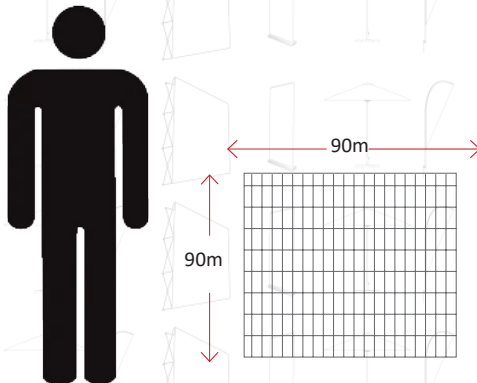

| SIZING & OPTIONS | |
|------------------|----------------|
| Assembled | 2m ; 3m ; 4m |
| Packaged | 170 x 10x 10cm |

Product Range Options

- Best Use**
- Outdoor events
 - Sports days
 - Golf days

- Print Options:**
- Single-sided
 - Double-sided

Best Use:

- Outdoor events
- Golf days
- Sporting events

Carry Bag

| SIZING & OPTIONS | |
|------------------|----------------|
| Assembled | 90 x 90cm |
| Packaged | 10 x 10 x 10cm |
| Weight | 2kg |

POP-UP BANNER >>>