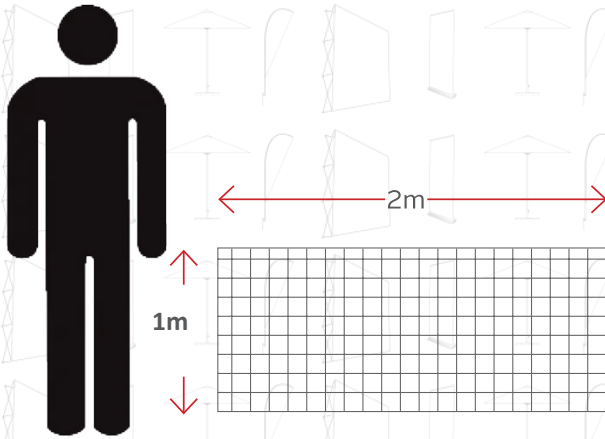

- Fibreglass hardware
- Pegs included
- Double-sided print
- Lightweight
- Portable
- Folds neatly into carry bag
- Easy to assemble
- Carry bag included
- Perfect for sporting and outdoor events
- Digitally printed onto Mini-Matt

| SIZING & OPTIONS | |
|------------------|---------------------|
| Assembled | 1.5 x 0.7m ; 2 x 1m |
| Packaged | 10 x 10 x 10cm |
| Weight | 2kg |

A-FRAME BANNER >>>

- Lightweight hardware
- Sizes: 2m x 1m (one centre crossbar) and 3m x 1m (two centre crossbars)
- Branding can be seen on both sides
- Side panels are an optional extra
- Portable
- Folds neatly into carry bag
- Easy to assemble
- Carry bag included
- Perfect for sporting and outdoor events
- Available in Bannerweave and PVC